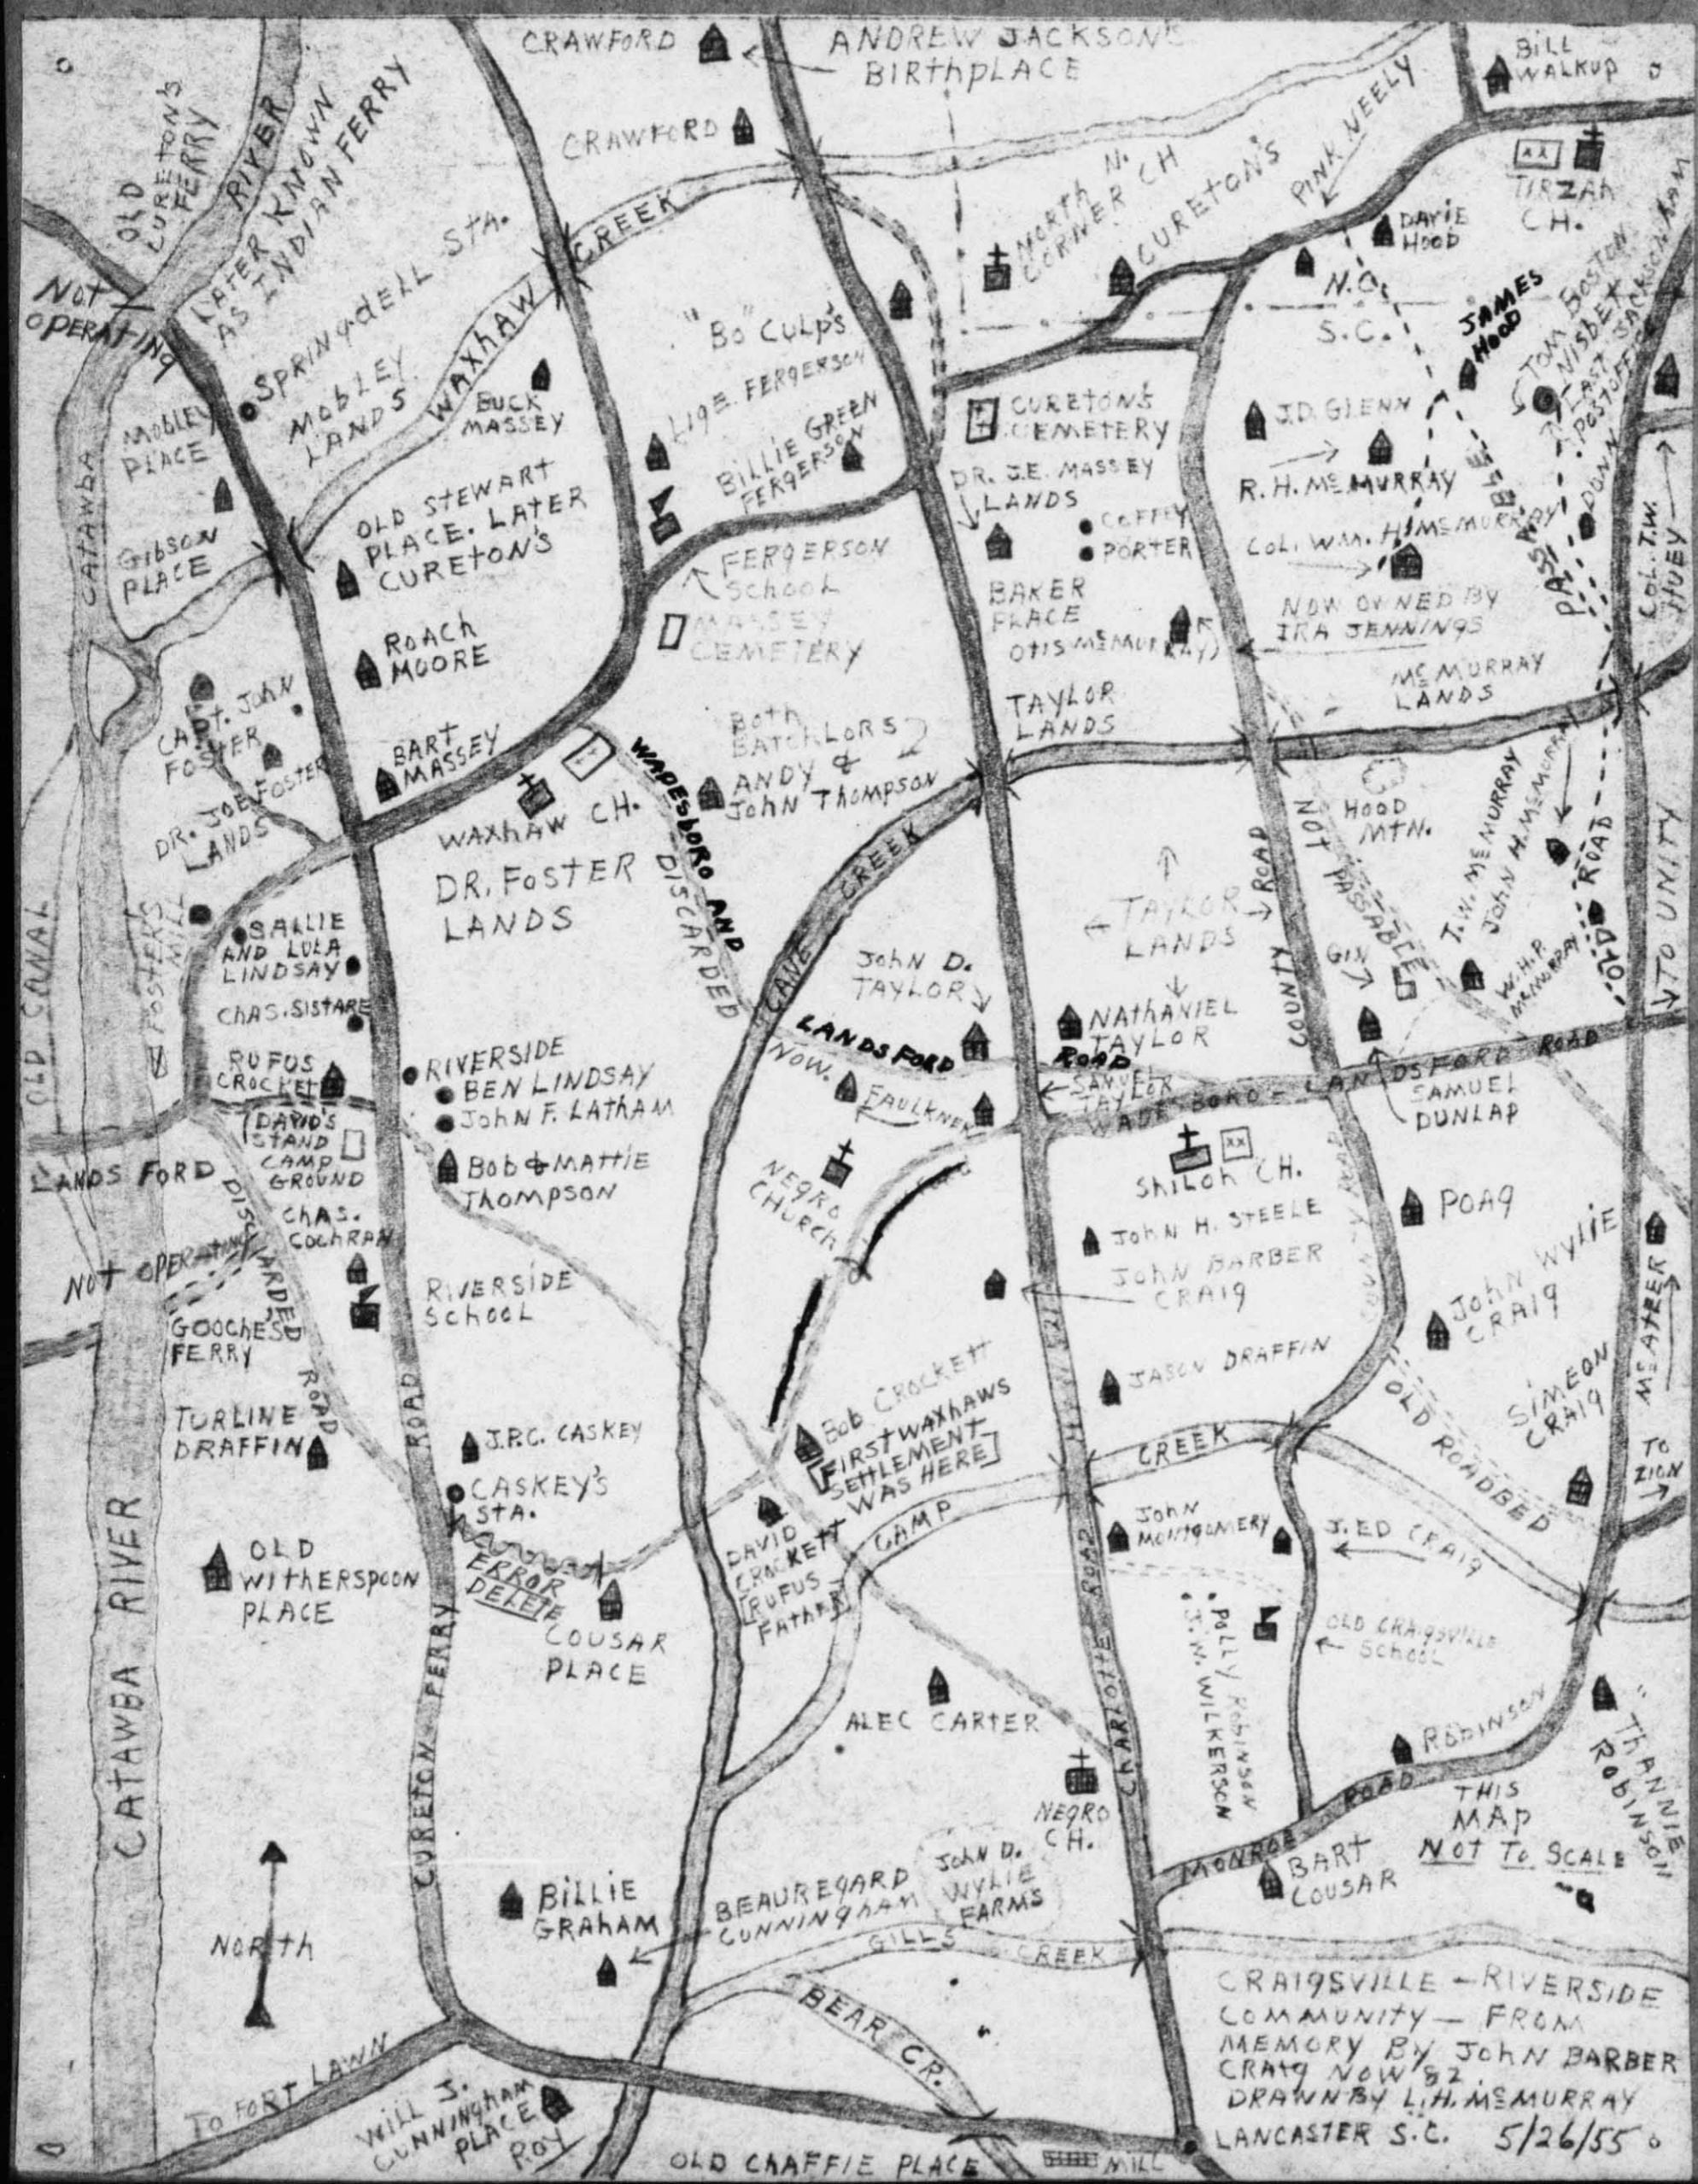

# S.C. - Counties - Lancaster - Jacksonham Community - Maps

CRAIGSVILLE - RIVERSIDE  
 COMMUNITY - FROM  
 MEMORY BY JOHN BARBER  
 CRAIG NOW 82  
 DRAWN BY L.H. MEMURRAY  
 LANCASTER S.C. 5/26/55